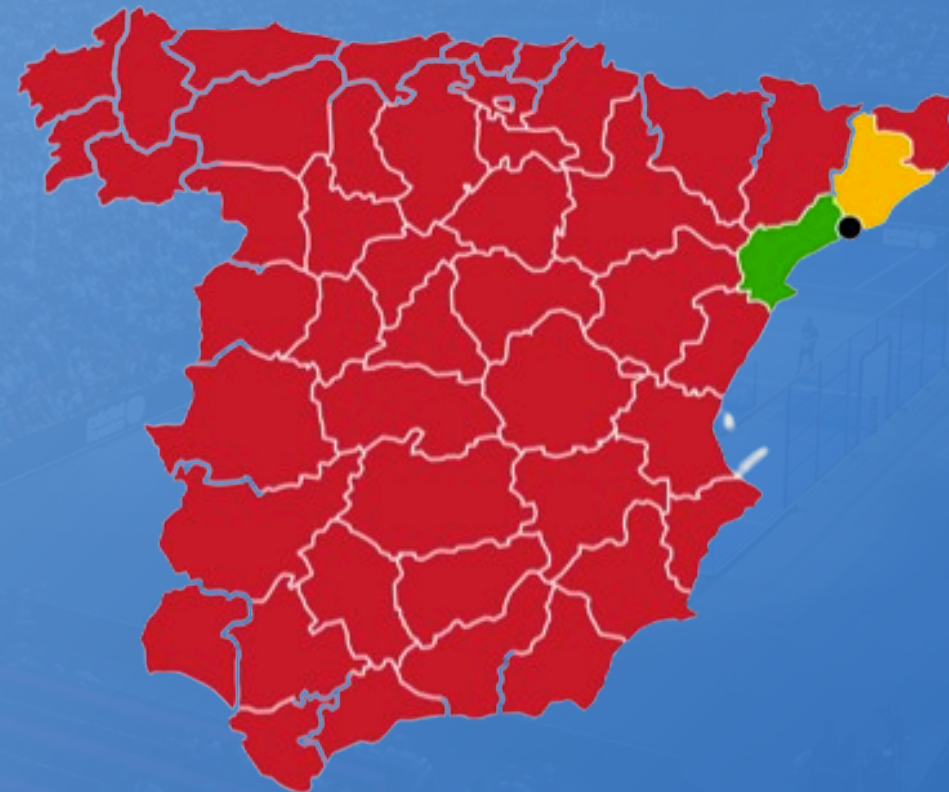

Barcelona, Spain's second most populated city, boasts a dynamic population of 5.7 million residents. Renowned for its cultural richness and economic vitality, Barcelona serves as a central hub with exceptional connectivity to other cities. Moreover, its international airport facilitates seamless daily connections to destinations worldwide.